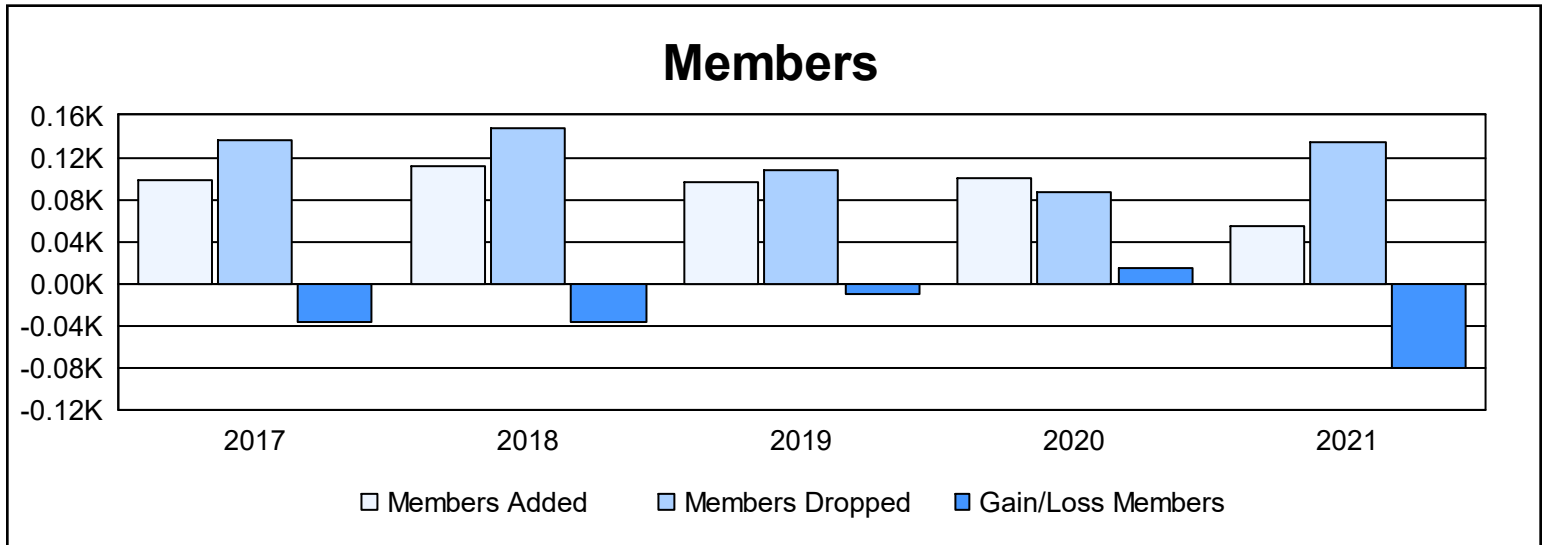

Year	New Clubs	Dropped Clubs	Gain/ Loss Clubs	New Members	Charter Members	Reinstate Members	Transfer Members	Total Member Added	Total Members Dropped	Gain/ Loss Members
2016-2017	0	0	0	96	0	1	2	99	136	-37
2017-2018	0	1	-1	92	0	6	13	111	147	-36
2018-2019	0	0	0	92	0	0	5	97	107	-10
2019-2020	2	0	2	55	43	1	2	101	86	15
2020-2021	0	4	-4	50	1	1	2	54	135	-81
<b>Average</b>	<b>0</b>	<b>1</b>	<b>-1</b>	<b>77</b>	<b>9</b>	<b>2</b>	<b>5</b>	<b>92</b>	<b>122</b>	<b>-30</b>

### Membership Composition June 2021 Cumulative