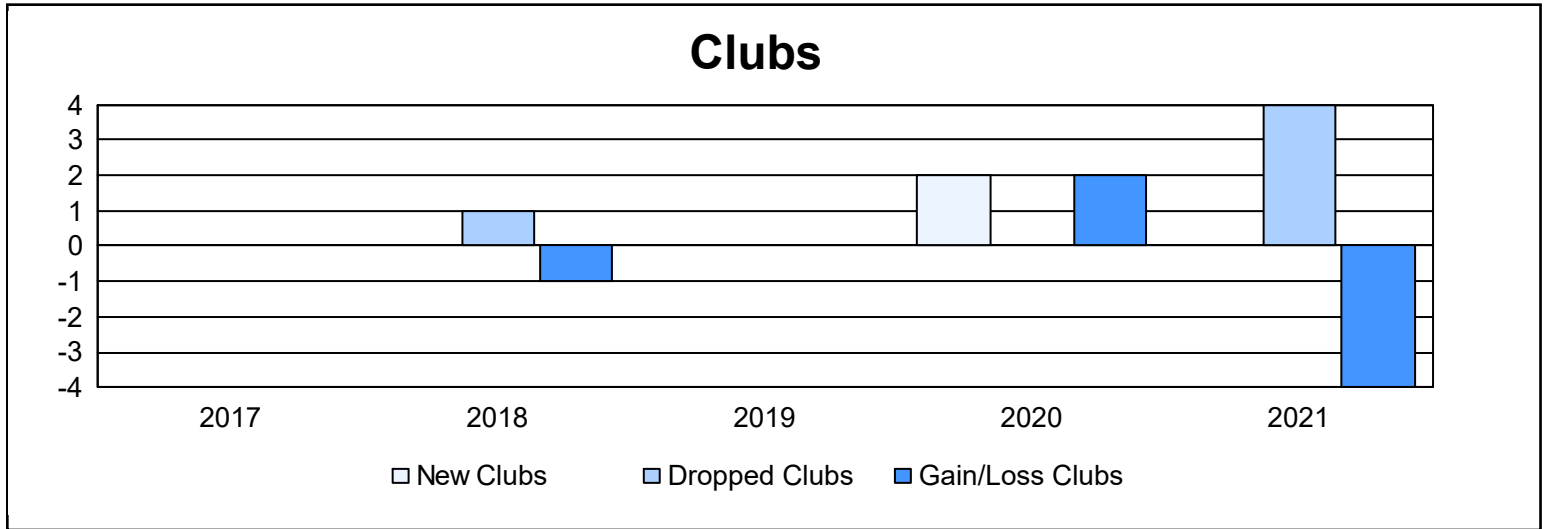

Year	New Clubs	Dropped Clubs	Gain/ Loss Clubs	New Members	Charter Members	Reinstate Members	Transfer Members	Total Member Added	Total Members Dropped	Gain/ Loss Members
2016-2017	0	0	0	96	0	1	2	99	136	-37
2017-2018	0	1	-1	92	0	6	13	111	147	-36
2018-2019	0	0	0	92	0	0	5	97	107	-10
2019-2020	2	0	2	55	43	1	2	101	86	15
2020-2021	0	4	-4	50	1	1	2	54	135	-81
<b>Average</b>	<b>0</b>	<b>1</b>	<b>-1</b>	<b>77</b>	<b>9</b>	<b>2</b>	<b>5</b>	<b>92</b>	<b>122</b>	<b>-30</b>

### Membership Composition June 2021 Cumulative